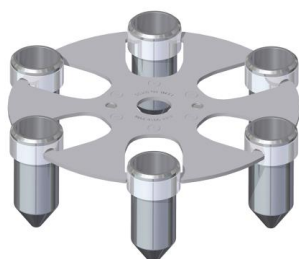

ELMI Rotor 7M.06

Технические данные

Product code

7M.06

Total number of adapters

6

Max tube capacity (ml)

50

Max dimensions of tubes (L x D) mm