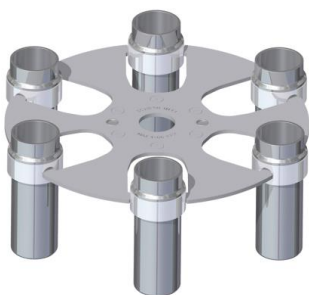

ELMI Rotor 8M.08

Технические данные

Product code

8M.08

Total number of adapters

6

Max tube capacity (ml)

50

Max dimensions of tubes (L x D) mm

120 x 30

Max speed (RPM)

4500

Autoclavable at 121 °C