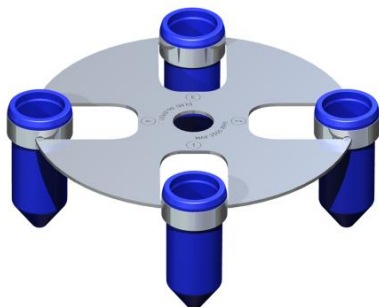

ELMI Rotor 6M.01

Технические данные

Product code