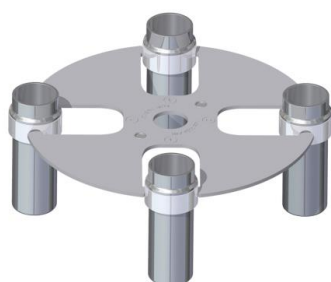

ELMI Rotor 8M.07

Технические данные

Product code

8M.07

Total number of adapters

4

Max tube capacity (ml)

50

Max dimensions of tubes (L x D) mm

135 x 30

Max speed (RPM)

4500

Autoclave able at 121 °C

yes