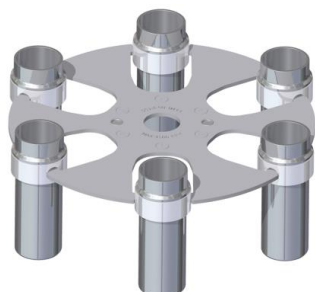

135 x 30

Max speed (RPM)

3500

Autoclavable at 121 °C

yes

ELMI Rotor 7M.08

Технические данные

Product code

7M.08

Total number of adapters

6

Max tube capacity (ml)

50

Max dimensions of tubes (L x D) mm

120 x 30

Max speed (RPM)

3500

Autoclavable at 121 °C

yes