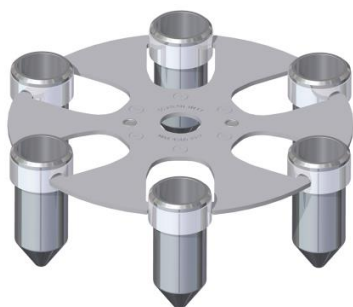

yes

ELMI Rotor 8M.06

Технические данные

Product code

8M.06

Total number of adapters

6

Max tube capacity (ml)

50

Max dimensions of tubes (L x D) mm

135 x 30

Max speed (RPM)

4500

Autoclavable at 121 °C

yes