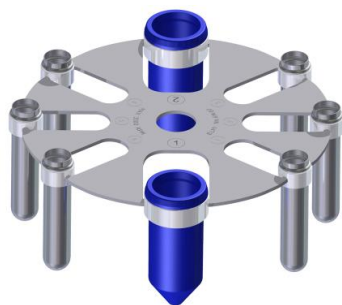

ELMI Rotor 6M.07

Технические данные

Product code

6M.07

Total number of adapters

8

Number of 15 ml adapters

6

Number of 50 ml adapters

2

Max dimensions of 15 ml tubes (L x D) mm

115 x 17.5

Max dimensions of 50 ml tubes (L x D) mm

135 x 30

Max speed (RPM)

3500