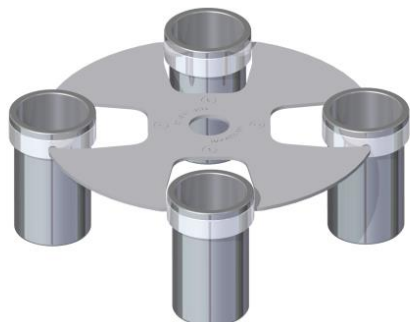

Autoclavable at 121 °C

yes

ELMI Rotor 7M.03

Технические данные

Product code

7M.03

Total number of adapters

4

Max tube capacity (ml)

50+

Max dimensions of tubes (L x D) mm

125 x 44

Max speed (RPM)

3500

Autoclavable at 121 °C

yes