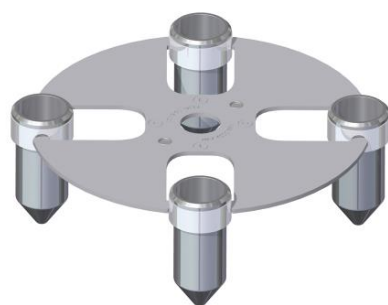

50

Max dimensions of tubes (L x D) mm

135 x 30

Max speed (RPM)

4500

Autoclavable at 121 °C

yes

ELMI Rotor 8M.01